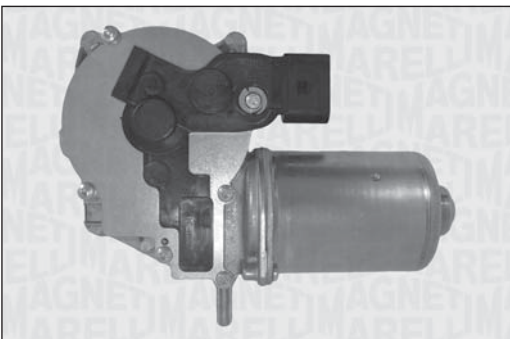

TGE500MM - 064350013010

FORD	FOCUS III	L.D.	04/11 →
FORD	FOCUS III Tre volumi	L.D.	04/11 →
FORD	FOCUS III Turnier	L.D.	05/11 →

TGE500NM - 064350014010

FORD	FOCUS III	R.D.	04/11 →
FORD	FOCUS III Tre volumi	R.D.	04/11 →
FORD	FOCUS III Turnier	R.D.	05/11 →