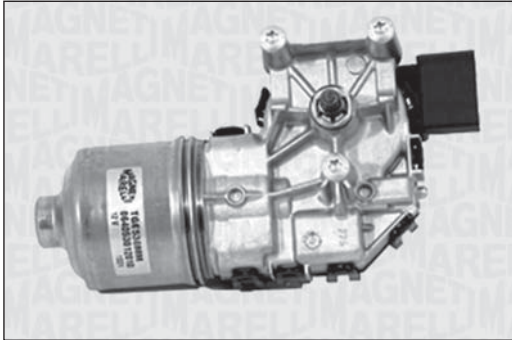

TGE530MM - 064053012010

AUDI	A4 (8E2, B6)	L.D.	11/00 → 12/04
AUDI	A4 (8EC, B7)	L.D.	11/04 → 06/08
AUDI	A4 Avant (8D5, B5)	L.D.	07/95 → 09/01
AUDI	A4 Avant (8E5, B6)	L.D.	04/01 → 12/04
AUDI	A4 Avant (8ED, B7)	L.D.	11/04 → 06/08
AUDI	A4 Cabriolet (8H7, B6, 8HE, B7)	L.D.	04/02 → 12/05
SEAT	EXEO (3R2)	L.D.	12/08 →
SEAT	EXEO ST (3R5)	L.D.	05/09 →