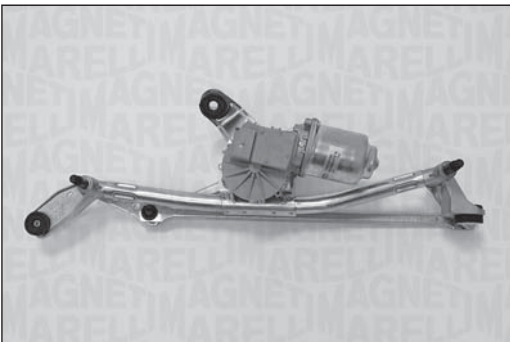

TGECS05H - 064300347010

RENAULT	MEGANE II (BM0/1, CM0/1)	L.D.	11/02 →
RENAULT	MEGANE II Coupé-Cabriolet (EM0/1)	L.D.	09/03 →
RENAULT	MEGANE II Station wagon (KM0/1)	L.D.	08/03 →
RENAULT	MEGANE II Tre volumi (LM0/1)	L.D.	09/03 →