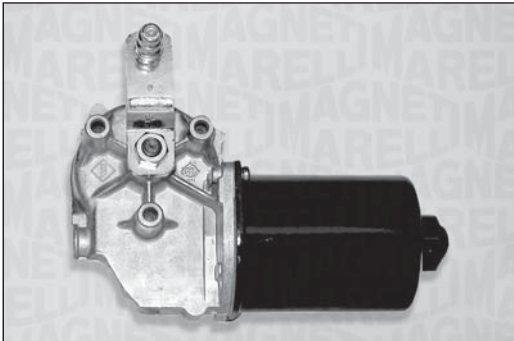

TGE511DM - 064014004010

FIAT	STILO (192)	R.D.	10/01 → 11/06
FIAT	STILO Multi Wagon (192)	R.D.	01/03 → 08/08