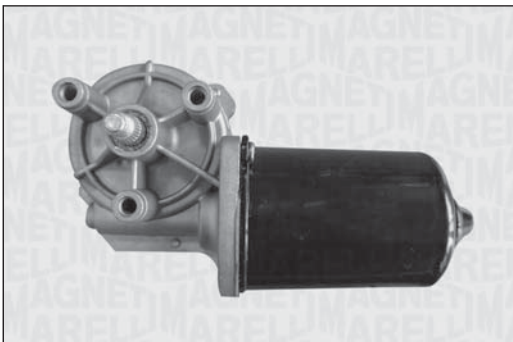

TGE473S - 064047317010

AUDI	A3 (8L1)		09/96 → 05/03
SEAT	AROSA (6H)		05/97 → 06/04
SEAT	LEON (1M1)		11/99 → 06/06
SEAT	TOLEDO II (1M2)		04/99 → 05/06
SKODA	OCTAVIA (1U2)		09/96 → 03/10
SKODA	OCTAVIA Combi (1U5)		07/98 → 12/10
VOLKSWAGEN	CORRADO (531)		09/88 → 09/93
VOLKSWAGEN	GOLF III (1H1)		10/91 → 08/97
VOLKSWAGEN	GOLF III Cabriolet (1E7)		07/93 → 05/98
VOLKSWAGEN	GOLF III Variant (1H5)		07/93 → 04/99
VOLKSWAGEN	GOLF IV (1J1)		08/97 → 06/05
VOLKSWAGEN	GOLF IV Cabriolet (1E7)		06/98 → 06/02
VOLKSWAGEN	GOLF IV Variant (1J5)		05/99 → 06/06
VOLKSWAGEN	LUPO (6X1, 6E1)		09/98 → 07/05
VOLKSWAGEN	PASSAT (3A2, 351)		02/88 → 08/96
VOLKSWAGEN	PASSAT Variant (3A5, 351)		02/88 → 05/97
VOLKSWAGEN	TRANSPORTER IV Autobus (70XB, 70XC, 7DB, 7DW)		09/90 → 04/03
VOLKSWAGEN	TRANSPORTER IV Furgonato (70XA)		07/90 → 04/03
VOLKSWAGEN	TRANSPORTER IV Pianale piatto/Telaio (70XD)		07/90 → 04/03
VOLKSWAGEN	VENTO (1H2)		11/91 → 09/98