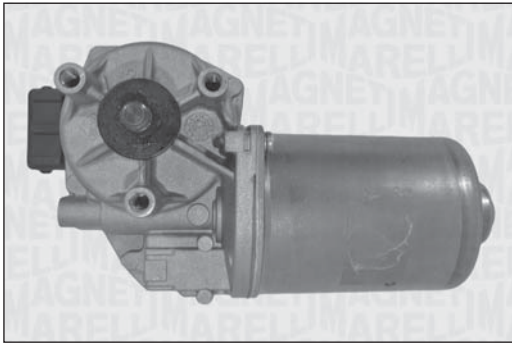

TGE500AM - 064350001010

FORD	COURIER Furgonato (F3L, F5L)	L.D.	09/91 → 02/96
FORD	COURIER Furgonato (J5, J3)	L.D.	02/96 →
FORD	FIESTA Furgonato (JV)	L.D.	05/98 →
FORD	FIESTA IV (JA, JB)	L.D.	08/95 → 01/02
FORD	PUMA (EC)	L.D.	03/97 → 06/02