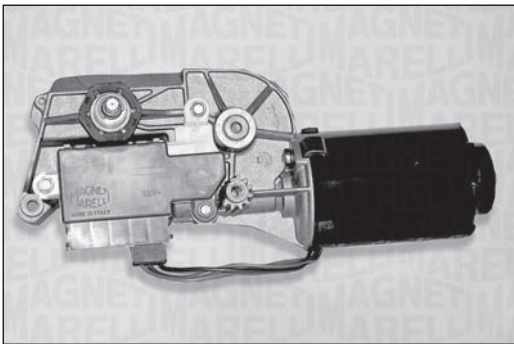

TGE426A - 064342601010

FIAT	DUNA (146 B)		01/87 → 12/91
FIAT	DUNA Weekend (146 B)		01/87 → 12/91
FIAT	ELBA (146)		04/91 → 10/97
FIAT	FIORINO Furgonato (146)		11/92 → 10/96
FIAT	UNO (146A/E)	Super	01/83 → 10/93