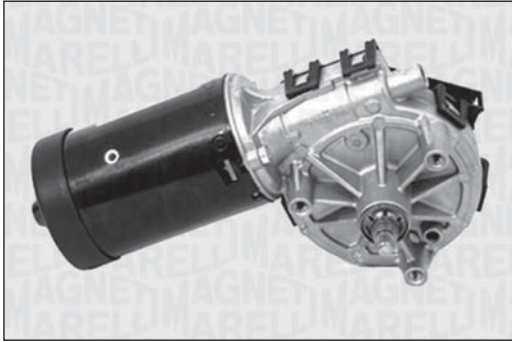

TGE530IM - 064053008010

MERCEDES-BENZ	CLASSE E (W210)	L.D.	06/95 → 08/00
MERCEDES-BENZ	CLASSE E Station wagon (S210)	L.D.	06/96 → 08/00
MERCEDES-BENZ	CLK (C208)	L.D.	06/97 → 06/02
MERCEDES-BENZ	CLK Cabriolet (A208)	L.D.	03/98 → 03/02