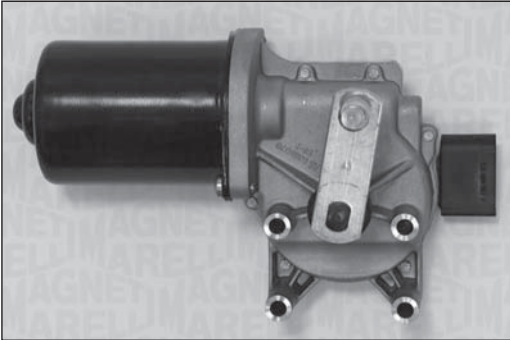

TGE521GM - 064052112010

SMART	FORTWO Cabrio (450)	L.D.	01-04 → 12/06
SMART	FORTWO Cabrio (451)	L.D.	01-07 →

TGE521LMM - 064052110010

SKODA	OCTAVIA (1U2)	L.D.	09/96 → 03/10
VOLKSWAGEN	BORA (1J2)	L.D.	10/98 → 05/05
VOLKSWAGEN	BORA Station wagon (1J6)	L.D.	05/99 → 05/05