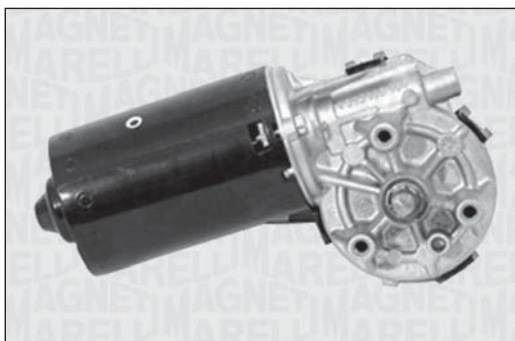

TGE530GM - 064053006010

FORD	FOCUS (DAW, DBW)	L.D.	10/98 → 11/04
FORD	FOCUS Station wagon (DNW)	L.D.	02/99 → 11/04
FORD	FOCUS Tre volumi (DFW)	L.D.	02/99 → 11/04