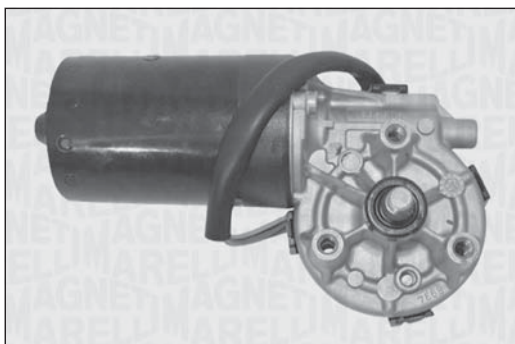

TGE530FM - 064053005010

VOLKSWAGEN	LT 28-35 II Autobus (2DB, 2DE, 2DK)	R.D.	05/96 → 07/06
VOLKSWAGEN	LT 28-46 II Furgonato (2DA, 2DD, 2DH)	R.D.	05/96 → 07/06
VOLKSWAGEN	LT 28-46 II Pianale piatto/Telaio (2DC, 2DF, 2DG, 2DL, 2DM)	R.D.	06/96 → 07/06