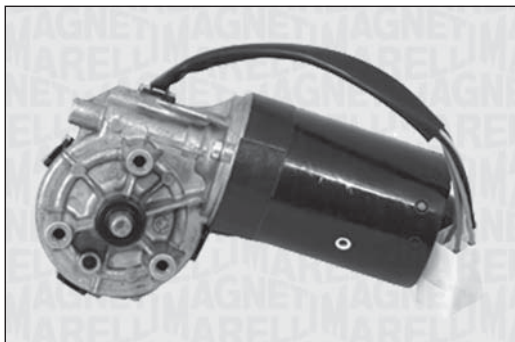

TGE530EM - 064053004010

VOLKSWAGEN	LT 28-35 II Autobus (2DB, 2DE, 2DK)	L.D.	05/96 → 07/06
VOLKSWAGEN	LT 28-46 II Furgonato (2DA, 2DD, 2DH)	L.D.	05/96 → 07/06
VOLKSWAGEN	LT 28-46 II Pianale piatto/Telaio (2DC, 2DF, 2DG, 2DL, 2DM)	L.D.	06/96 → 07/06