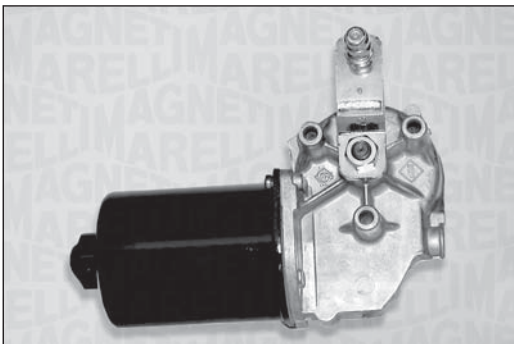

TGE511CM - 064014003010

FIAT	STILO (192)	L.D.	10/01 → 11/06
FIAT	STILO Multi Wagon (192)	L.D.	01/03 → 08/08