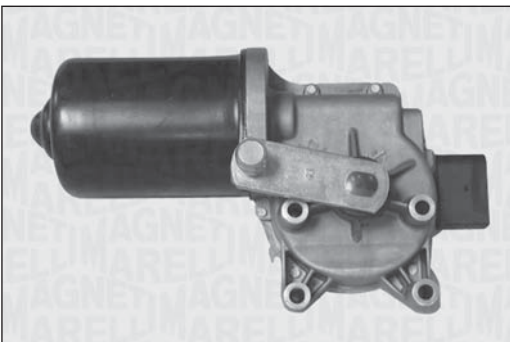

TGE521OM - 064052113010

VOLKSWAGEN	TRANSPORTER V Autobus (7HB, 7HJ, 7EB, 7EJ, 7EF)	R.D.	04/03 →
VOLKSWAGEN	TRANSPORTER V Furgonato (7HA, 7HH, 7EA, 7EH)	R.D.	04/03 →
VOLKSWAGEN	TRANSPORTER V Pianale piatto/Telaio (7JD, 7JE, 7JL, 7JY, 7JZ)	R.D.	04/03 →