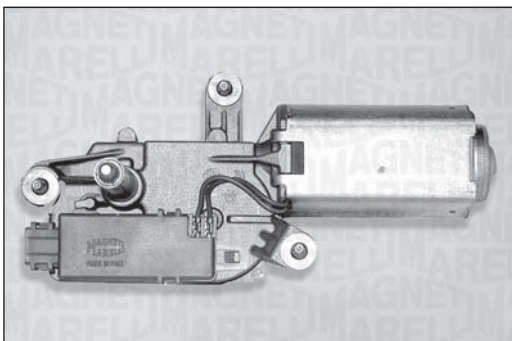

TGE430N - 064343013010		<i>i</i>	
FIAT	PALIO Weekend (178DX)	L.D.	04/96 →
FIAT	PALIO Weekend (178DX)		04/96 →