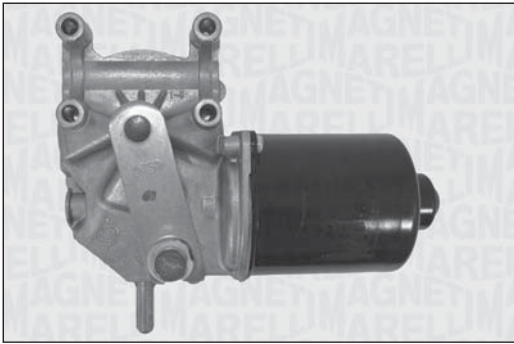

TGE500OM - 064350015010

FORD	C-MAX II		12/10 →
FORD	GRAND C-MAX		12/10 →

TGE500PM - 064050002010

FORD	FIESTA V (JH, JD)	L.D.	11/01 → 06/08
FORD	FIESTA Van	L.D.	10/03 →
FORD	MONDEO II (BAP)	L.D.	09/96 → 11/00
FORD	MONDEO II Station wagon (BNP)	L.D.	09/96 → 11/00
FORD	MONDEO II Tre volumi (BFP)	L.D.	09/96 → 11/00
FORD	TRANSIT Autobus	L.D.	10/11 →
FORD	TRANSIT Autobus (FD, FB, FS, FZ, FC)	L.D.	01/00 → 05/06
FORD	TRANSIT Furgonato	L.D.	04/06 →
FORD	TRANSIT Pianale piatto/Telaio (FM, FN)	L.D.	01/00 → 05/06