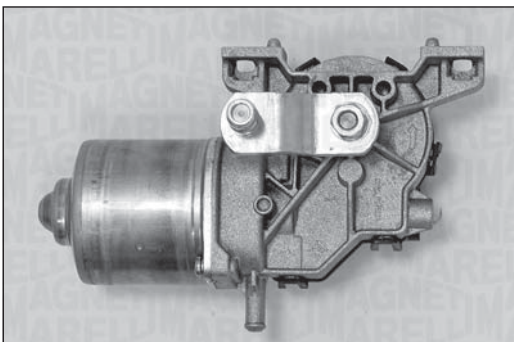

TGE511GM - 064014007010

FIAT	PANDA (169)	L.D.	09/03 →
FIAT	PANDA Van (169)	L.D.	09/03 →