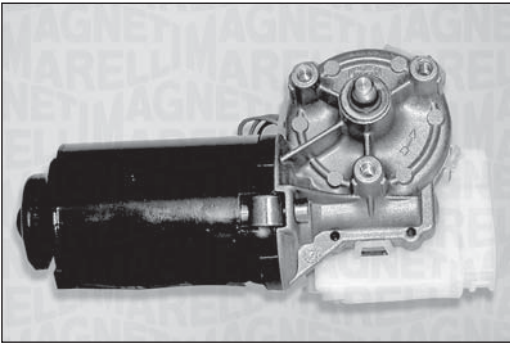

TGE434S - 064343417010

ALFA ROMEO	156 (932)		01/01 → 12/05
ALFA ROMEO	156 Sportwagon (932)		01/01 → 12/05