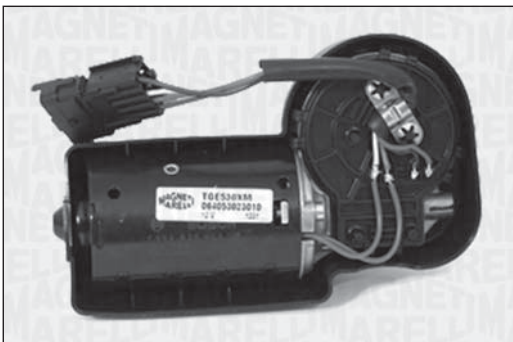

TGE530XM - 064053023010

RENAULT	CLIO II (BB0/1/2, CB0/1/2)	R.D.	09/98 →
RENAULT	CLIO II Furgonato (SB0/1/2)	R.D.	09/98 →
RENAULT	THALIA I (LB0/1/2)	R.D.	02/98 → 05/01