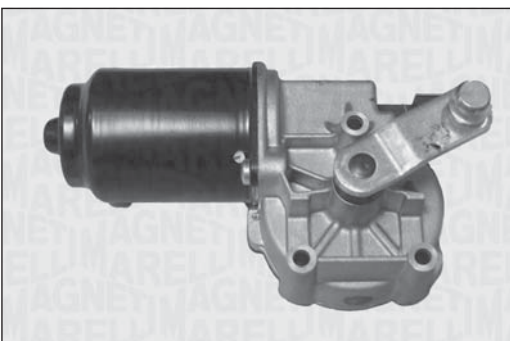

TGE522DM - 064052204010

SEAT	TOLEDO IV (KG3)	R.D.	07/12 →
SKODA	RAPID (NA2)	R.D.	10/11 →
SKODA	RAPID (NH1)	R.D.	07/12 →
SKODA	RAPID Spaceback (NH3)	R.D.	07/12 →