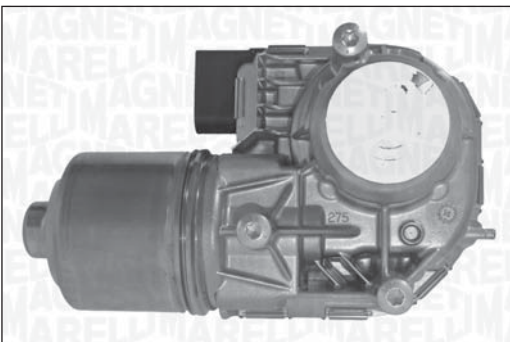

TGE500NM - 064350014010

FORD	FOCUS III	R.D.	04/11 →
FORD	FOCUS III Tre volumi	R.D.	04/11 →
FORD	FOCUS III Turnier	R.D.	05/11 →