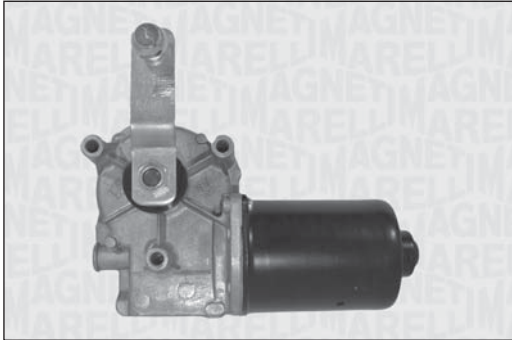

TGE500BM - 064350002010

FORD	FUSION (JU)	L.D.	08/02 →